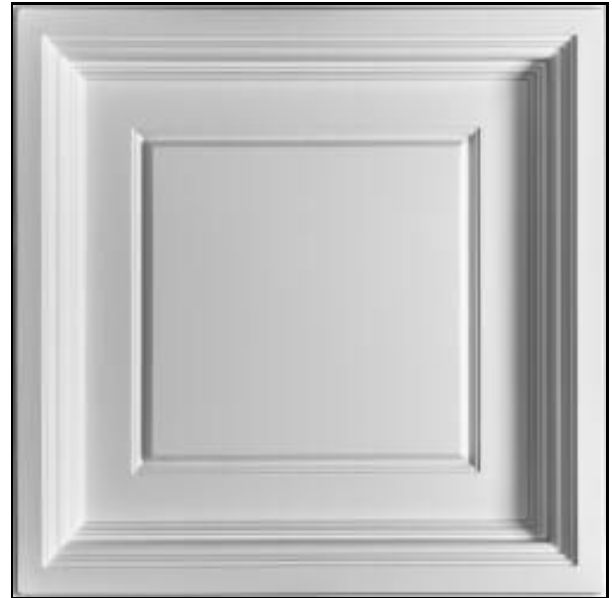

SPECIFICATIONS

Height	23.875 in.
Width	23.875 in.
Area	4 sq. ft. (nominal)
Features	Project 0.48 in. from tile face Recess 1.85 in. from tile face
Collection	Signature
Thickness	0.030 in.
Weight	12.8 oz. (nominal)
Material	Rigid vinyl
Color	White
Finish	Satin
Recessed Lighting	Yes, this style can be used with recessed lighting

INSTALLATION

Installation Type	Standard drop (15/16 to 1 in.) Slimline drop (9/16 in.)
Borders	No, border tiles may be required
Direct Mount Grid	No, this product cannot be used with direct mount grid
Temp. Warning	Not recommended for installation where ceiling temperatures exceed 120°F